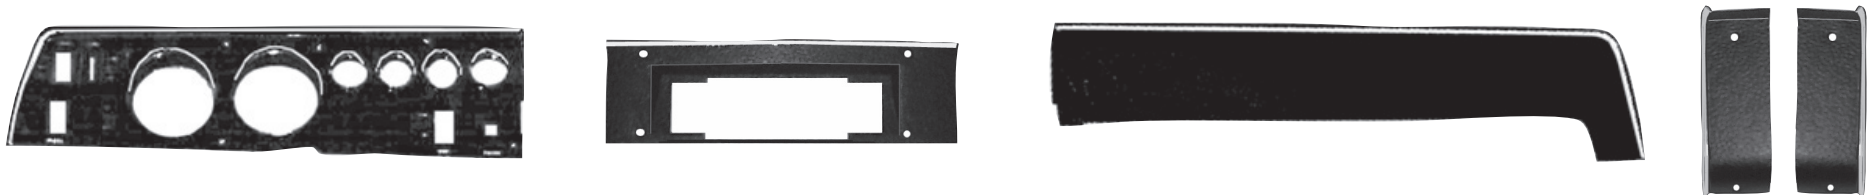

RCMO 541	1970	Dodge/Plym.	B-Bodies	Chrome Only Rally Dash Bezel # 2984775 (O/R sale)(2 left)	\$139.00
RCMO 554 M	1970	Dodge/Plym.	B-Bodies	Chrome & Detail Thumb Roll Tape Deck Modified (1 left).....	\$50.00
RCMO 560 CU	1970	Dodge/Plym.	B-Bodies	Bare Core Rally Dash Right Panel, (B.C.F.) (1 left).....	\$50.00
RCMO 560 C	1970	Dodge/Plym.	B-Bodies	Chrome Only Rally Dash Right Panel, (B.C.F.) (2 left)	\$115.50
RCMO 560 CT	1970	Dodge/Plym.	B-Bodies	Chrome & Detail Rally Dash Right Panel, (B.C.F.) (1 left)	\$135.50
RCMO 570 T	1969-70	Dodge/Plym.	B-Bodies	Chrome & Detail Rally Dash Side Panels non air (ea.) (2) (6 each side left).....	\$24.00
RCMO 570 B	1969-70	Dodge/Plym.	B-Bodies	Chrome Rally Side Panels W/G non air (ea.) (2) #2927 870/1 7 each side left)	\$14.50