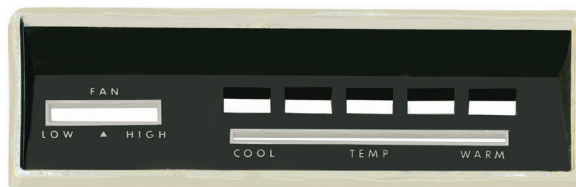

RCMO 627 B	1969-76	Plymouth	A-Bodies	Chrome Only Heater Panel w/A/C (w/s/p) # 2884890 or 3501576	$49.95
RCMO 628 T	1972	Plym.	Duster	Chrome & Detail Radio Bezel # 2884817 Out right sale(Few left)	$59.95
RCMO 628	1972	Plym.	Duster	Chrome Only Radio Bezel # 2884817 (Out right sale)(Few left)...	$44.95

We no longer have a vacuum metallizer or painter. Current inventory of 4000 parts available while they last. 29