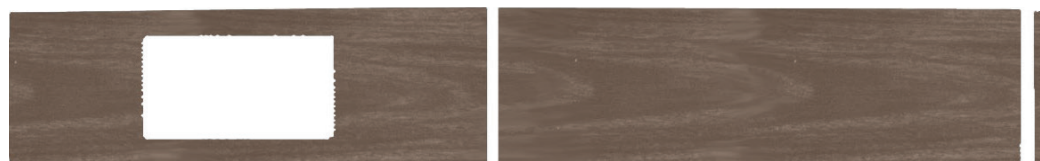

Part #	Year	Make	Model	Description	Price
--------	------	------	-------	-------------	-------

RCMO 570 BU	1969-70	Dodge/Plym.	B-Bodies	Bare Core Side Panels W/G non air (ea.)(2) #2927 870/1)2&1) ...	\$12.50
RCMO 570 C	1969-70	Dodge/Plym.	B-Bodies	Chrome Only Side Panels non air (ea.) (2) (2 of each side left) .....	\$15.00