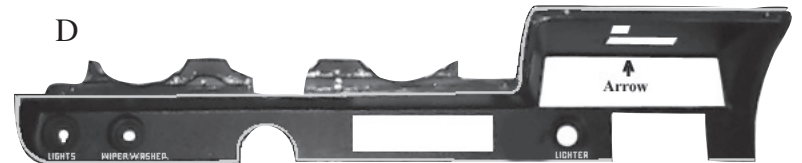

Mr. G's Rechrome Plastic

5613 Elliott Reeder Rd. • Fort Worth, Texas 76117-6013 • Phone # (817) 831-3501 • (817) 838-3131

Fax # (817) 831-0638 • E-Mail: mrgs@mrgusa.com website: www.mrgusa.com

Part #	Year	Make	Model	Description	Price

Part numbers with "U" means Bare Core no Chrome or Paint. They are ready to be chromed.

*The detailed pictures are for reference purposes only.

RCGM 626 T	1969	Buick	Electra	Chrome & Detail Left A/C Vent Frame (tall) Out right sale (1 left).....	50.95

*The detailed pictures are for reference purposes. Parts are chrome only unless description states Detailed.

RCGM 660	1968-69	Oldsmobile	Cutlass	Chrome Only Dash cones (ea.)(3) Out right sale (6 left).....	34.95
RCGM 661 B	1968	Oldsmobile	Cutlass	Chrome Only Heater-Radio Cover #397631 (2 left) (1 smooth & 1 camera upper wall w/Ignition hole).....	239.95
RCGM 661 C	1968	Oldsmobile	Cutlass	Chrome Only Heater-Radio Cover #397631 (1 left) (w/2cutouts see arrow w/Ignition hole).....	239.95
RCGM 661 D	1969	Oldsmobile	Cutlass	Chrome Only Heater-Radio Cover #402548 (2 left) (w/cutouts see arrow w/o Ignition hole as 68 has).....	239.95
RCGM 664 T	1968	Olds.	Cutlass	Chrome & Detail Ashtray Door Out right sale (1 left)	30.95
RCGM 664	1968	Olds.	Cutlass	Chrome Only Ashtray Door Out right sale (4 left)	25.95