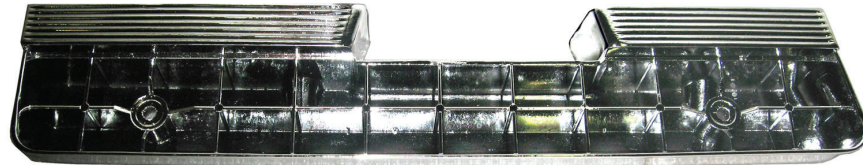

Part #	Year	Make	Model	Description	Price
--------	------	------	-------	-------------	-------

RCGM 280	1965-67	Chev./Olds.	Impala/Cutlass	Chrome Armrest 14" (ea.) #4468752/3.....	34.95
----------	---------	-------------	----------------	--	-------