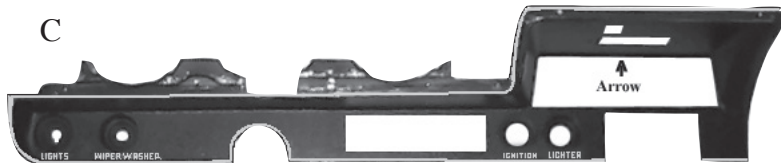

Mr. G's Rechrome Plastic

5613 Elliott Reeder Rd. • Fort Worth, Texas 76117-6013 • Phone # (817) 831-3501 • (817) 838-3131

Fax # (817) 831-0638 • E-Mail: mrgs@mrgusa.com website: www.mrgusa.com

Part #	Year	Make	Model	Description	Price

Part numbers with "U" means Bare Core no Chrome or Paint. They are ready to be chromed.

*The detailed pictures are for reference purposes only.

RCGM 626 T	1969	Buick	Electra	Chrome & Detail Left A/C Vent Frame (tall) Out right sale (1 left).....	50.95

*The detailed pictures are for reference purposes. Parts are chrome only unless description states Detailed.

RCGM 660	1968-69	Oldsmobile	Cutlass	Chrome Only Dash cones (ea.)(3) Out right sale (6 left).....	34.95
RCGM 661 B	1968	Oldsmobile	Cutlass	Chrome Only Heater-Radio Cover #397631 (2 left) (1 smooth & 1 camera upper wall w/Ignition hole).....	239.95
RCGM 661 C	1968	Oldsmobile	Cutlass	Chrome Only Heater-Radio Cover #397631 (1 left) (w/2cutouts see arrow w/Ignition hole).....	239.95
RCGM 661 D	1969	Oldsmobile	Cutlass	Chrome Only Heater-Radio Cover #402548 (2 left) (w/cutouts see arrow w/o Ignition hole as 68 has).....	239.95
RCGM 664 T	1968	Olds.	Cutlass	Chrome & Detail Ashtray Door Out right sale (1 left)	30.95
RCGM 664	1968	Olds.	Cutlass	Chrome Only Ashtray Door Out right sale (4 left)	25.95