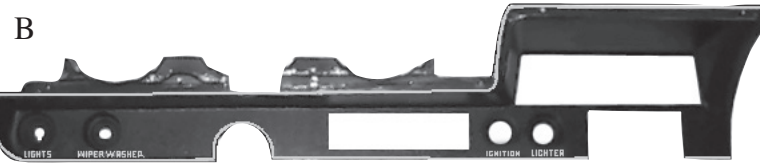

Mr. G's Rechrome Plastic

5613 Elliott Reeder Rd. • Fort Worth, Texas 76117-6013 • Phone # (817) 831-3501 • (817) 838-3131

Fax # (817) 831-0638 • E-Mail: mrgs@mrgusa.com website: www.mrgusa.com

Part #	Year	Make	Model	Description	Price

Part numbers with "U" means Bare Core no Chrome or Paint. They are ready to be chromed.

*The detailed pictures are for reference purposes only.

RCGM 626 T	1969	Buick	Electra	Chrome & Detail Left A/C Vent Frame (tall) Out right sale (1 left).....	50.95

*The detailed pictures are for reference purposes. Parts are chrome only unless description states Detailed.

RCGM 660	1968-69	Oldsmobile	Cutlass	Chrome Only Dash cones (ea.)(3) Out right sale (6 left).....	34.95
RCGM 661 B	1968	Oldsmobile	Cutlass	Chrome Only Heater-Radio Cover #397631 (2 left) (1 smooth & 1 camera upper wall w/Ignition hole).....	239.95
RCGM 661 C	1968	Oldsmobile	Cutlass	Chrome Only Heater-Radio Cover #397631 (1 left) (w/2cutouts see arrow w/Ignition hole).....	239.95
RCGM 661 D	1969	Oldsmobile	Cutlass	Chrome Only Heater-Radio Cover #402548 (2 left) (w/cutouts see arrow w/o Ignition hole as 68 has).....	239.95
RCGM 664 T	1968	Olds.	Cutlass	Chrome & Detail Ashtray Door Out right sale (1 left)	30.95
RCGM 664	1968	Olds.	Cutlass	Chrome Only Ashtray Door Out right sale (4 left)	25.95