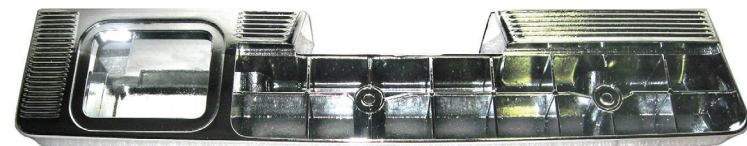

RCGM 116	1962-64	Chevrolet	Impala	Chrome Armrest rear 15 1/2" w/ashtray #4836686 (4 right side only)	39.95

We no longer have a vacuum metallizer or a painter. Current inventory of 4000 parts available while they last. 1