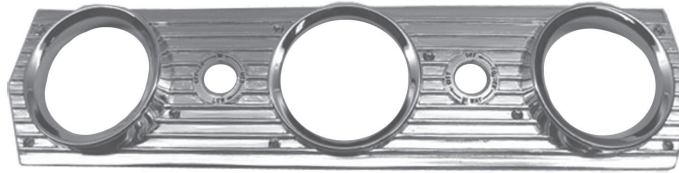

Mr. G's Rechrome Plastic

5613 Elliott Reeder Rd. • Fort Worth, Texas 76117-6013 • Phone # (817) 831-3501 • (817) 838-3131

Fax # (817) 831-0638 • E-Mail: mrgs@mrgusa.com website: www.mrgusa.com

Part #	Year	Make	Model	Description	Price

RCGM 215 T		GM		Chrome & Detail Clardy A/C Face Out right sale (1 left)	124.95

RCGM 223 T	1965	Chevrolet	Nova	Chrome & Detail Lights Strip # 38600247 (5 left) Out right sale	49.95
RCGM 221	1965	Chevrolet	Nova	Chrome Ashtray Cover Strip # 3860250 (4 left) Out right sale	23.95
RCGM 222 T	1965	Chevrolet	Nova	Chrome & Detail Nova Strip # 3860251 (8 left) Out right sale.....	59.95
RCGM 225	1965	Chevrolet	Nova	Chrome Dash End Strip # 3860248 (5 left) Out right sale	19.95