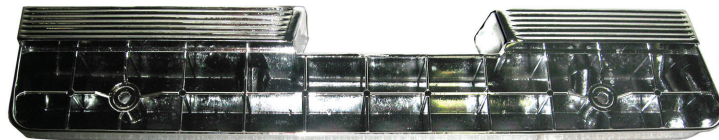

RCGM 111	1962-67	Chevrolet	Biscayne/Chevelle/	Chrome Rear Armrest 11 3/4" w/ashtray #478300/1 Out right sale	24.95

RCGM 115	1962-64	Chevrolet	Impala	Chrome Armrest front 14" #4836684/5 (ea.) (3 left 9 right)	34.95