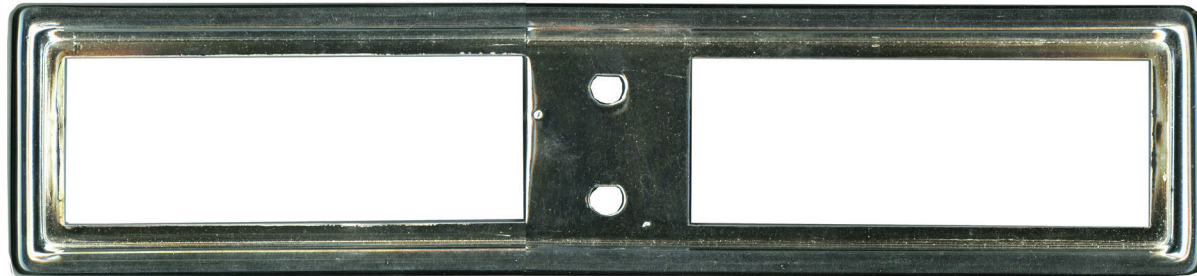

AC 102's and AC 302's will work with this A/C Face

AC 100	Universal	All	Chrome Underdash A/C Face Less Vents (1 left)	\$124.45
AC 102	Universal	All	Chrome A/C Vent with Directional Knob less Slats(ea.) 2"x 5-7/8"(3 lf) ..	\$22.95
AC 102 C	Universal	All	Chrome A/C Vent with Directional Knob and Slats(ea.) 2"x 5-7/8"(1 lf) ..	\$27.95