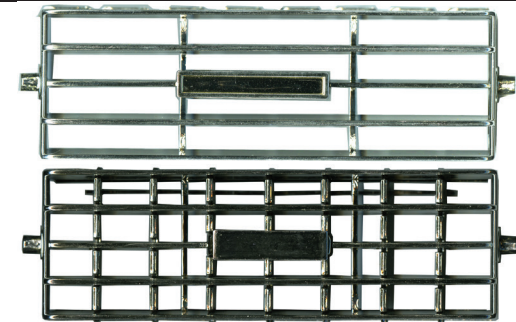

AC 102's and AC 302's will work with this A/C Face

AC 100	Universal	All	Chrome Underdash A/C Face Less Vents (1 left)	\$124.45
AC 102	Universal	All	Chrome A/C Vent with Directional Knob less Slats(ea.) 2"x 5-7/8"(3 lf) ..	\$22.95
AC 102 C	Universal	All	Chrome A/C Vent with Directional Knob and Slats(ea.) 2"x 5-7/8"(1 lf) ..	\$27.95

*A/C 302's has extra end bumpers (pegs) to prevent vent from turning to far see picture.

**A/C 302 C slat retainers stop the vents from turning to far.

*AC 302	Universal	All	Chrome A/C Vent Less Directional Knob and Slats(ea.) 2"x 5-7/8"(4 lf) ..	\$22.95
**AC 302 C	Universal	All	Chrome A/C Vent with Knob and Slats(ea.) 2"x 5-7/8"(2 left)	\$29.95

*A/C 104 is a set of 3 vents 2 have a hole on end to allow the third vent end stud making the set. See pictures above.

**AC 105's is a set of 4 vents they hook together like AC 104's see picture.

AC 103	Universal	All	Chrome A/C Vent with DirectKnob less Slats(ea.) 1-7/8"x 4-1/2"(2 lf)	\$20.95
*AC 104	Universal	All	Chrome A/C Vent with DirectKnob less Slats(ea.) 1-5/8"x 4-3/8"(3 lf)	\$20.95
**AC 105	Universal	All	Chrome A/C Vent with DirectKnob less Slats(ea.) 1-7/8"x 3-3/4"(4 lf)	\$20.95