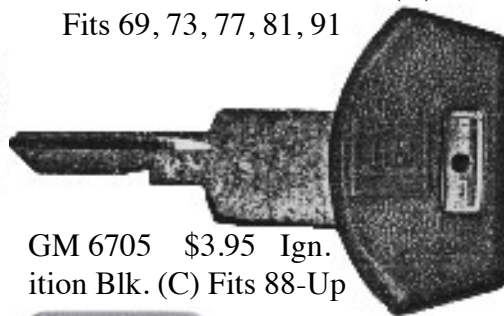

FA 3333 \$3.25
"H" Trunk Key Blank w/Boot

FA 596 \$3.25 Ign. Blk. Boot
(A) Fits 67, 71, 75, 79, 83, 86

GM 6712 \$3.25
w/ Blk. Boot Trunk (B) Fits 67,
71, 75, 79, 83, 86

GM 6702 \$1.75 Ign.
-ition (C) Fits 68, 72, 76, 80, 87

GM 6708 \$1.75
Trunk (D) Fits 68, 72, 76, 80, 87

GM 6703 \$1.75 Ignition (E)
Fits 69, 773, 77, 81, 91

FA 603 \$3.25 Ign. Blk. Boot
(C) Fits 68, 72, 76, 80, 87

GM 6713 \$3.50 Trunk Blk. Boot
(D) Fits 68, 72, 76, 80, 81

GM 6709 \$1.75 Trunk (H)
Fits 69, 73, 77, 81, 91

GM 6706 \$3.60
Ignition Blk. Boot (C) Fits 88-Up

GM 6716 \$3.95
Ignition (D) Fits 88-Up

GM 6705 \$3.95 Ign.
ition Blk. (C) Fits 88-Up

GM 6704 1.95
Ignition (J) Fits 70, 74, 78, 82