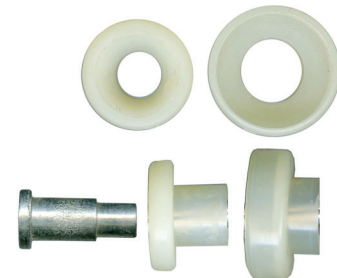

FA 3901 \$1.25
Prior to 57 GM Window Reg-
ulator Roller - Discontinued

All items marked discontinued will be available until we run out and remove from the catalog. No discount on them.

FA 3907 \$3.00
Quarter Window Roller
1" O.D. 1/4 Stud 72 Ford
- Discontinued

FA 4576 \$2.50
Wire Connector 68-70
Ford- Disc Few left

FA 719 \$1.40
Window Guide
69-72 Mustang

FA 724 \$1.95
72 GM Roller 11/16 O.D.
head height 3/16"

FA 3095 \$0.50
Inside Handle Disc (conseals screw
head) Aluminum - Disc Few left

FA 3905 \$4.50
57-66 GM Rivet & 2 piece
Roller - Discontinued Few Left

Door Parts

FO 3977 \$9.95
71-72 Ford Door Handle w/Screw

FO 4806 \$1.50
Window Regulator
Roller

FA 1585 \$0.25
Door Clips

FA 534 \$2.95
Door Window Knob, Washer, & Pin,
Clear 70 GM- Discontinued

FA 153 \$6.25
Door Glass to Track & Guide

FA 158 \$2.50
Glass Guide, Rear

FA 533 \$2.95
Door Window Knob, Washer, & Pin,
Clear 70/ GM- Discontinued

FA 157 \$3.00
Glass Guide - Discontinued

FA 159 \$3.00
Glass Guide - Discontinued