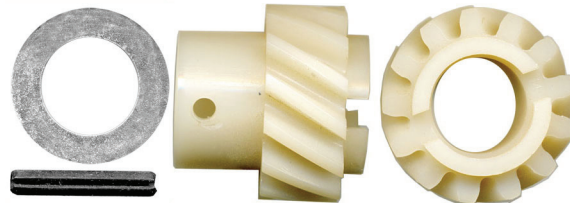

FA 3905 \$4.50
57-66 GM Rivet & 2 piece
Roller - Discontinued Few Left

Door Parts

FO 3977 \$9.95
71-72 Ford Door Handle w/Screw

FO 4806 \$1.50
Window Regulator
Roller

FA 1585 \$0.25
Door Clips

FA 534 \$2.95
Door Window Knob, Washer, & Pin,
Clear 70 GM- Discontinued

FA 153 \$6.25
Door Glass to Track & Guide

FA 158 \$2.50
Glass Guide, Rear

FA 533 \$2.95
Door Window Knob, Washer, & Pin,
Clear 70/ GM- Discontinued

FA 157 \$3.00
Glass Guide - Discontinued

FA 159 \$3.00
Glass Guide - Discontinued

FA 4796 \$2.95
Door Window Knob, Washer,
& Pin, 74-75 Ford Clear - disc.

FA 4763 \$3.75
Distributor Gear &
Pin slant 6 Engine
60-72 Chrysler

MO 3392 \$0.75
Window Regulator
Arm Stud Clip

FA 4826 \$13.50 ***Not Pictured**
Door Window Handle w/Clear Knob
52 on GM- Discontinued -Few left