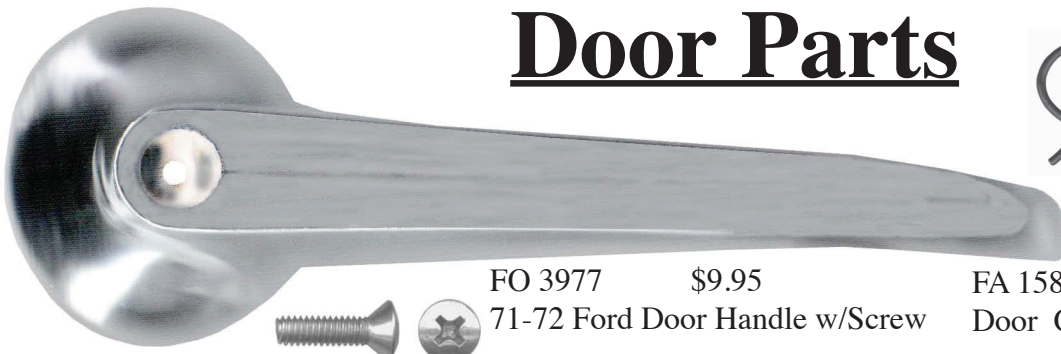

Door Parts

FA 4826 $13.50 ***Not Pictured**
Door Window Handle w/Clear Knob
52 on GM- Discontinued -Few left

***All fastener pictures will print out
Actual Size in the catalog**