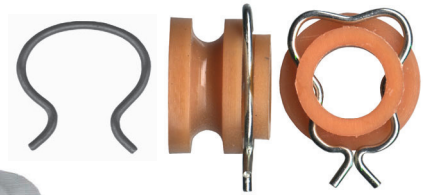

FA 4576 \$2.50
Wire Connector 68-70
Ford- Disc Few left

FA 719 \$1.40
Window Guide
69-72 Mustang

FA 724 \$1.95
72 GM Roller 11/16 O.D.
head height 3/16"

FA 3095 \$0.50
Inside Handle Disc (conseals screw
head) Aluminum - Disc Few left

FA 3905 \$4.50
57-66 GM Rivet & 2 piece
Roller - Discontinued Few Left

Door Parts

FO 3977 \$9.95
71-72 Ford Door Handle w/Screw

FO 4806 \$1.50
Window Regulator
Roller

FA 1585 \$0.25
Door Clips

FA 534 \$2.95
Door Window Knob, Washer, & Pin,
Clear 70 GM- Discontinued