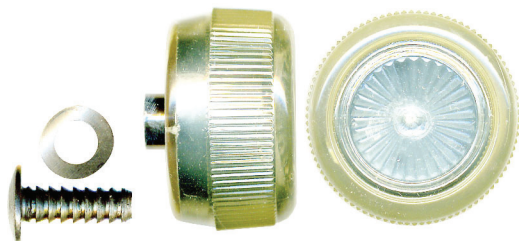

FA 153 \$6.25
Door Glass to Track & Guide

FA 158 \$2.50
Glass Guide, Rear

FA 533 \$2.95
Door Window Knob, Washer, & Pin,
Clear 70/ GM- Discontinued

FA 157 \$3.00
Glass Guide - Discontinued

FA 159 \$3.00
Glass Guide - Discontinued

FA 4796 \$2.95
Door Window Knob, Washer,
& Pin, 74-75 Ford Clear - disc.

FA 4763 \$3.75
Distributor Gear &
Pin slant 6 Engine
60-72 Chrysler

MO 3392 \$0.75
Window Regulator
Arm Stud Clip

FA 4826 \$13.50 ***Not Pictured**
Door Window Handle w/Clear Knob
52 on GM- Discontinued -Few left