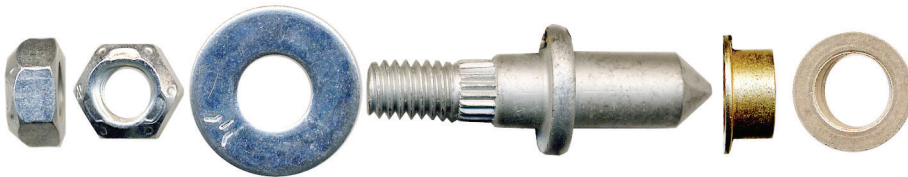

FA 1811 \$1.00
ID 5/16 OD 1/2
Height 23/64

FA 1810 \$1.00
ID 11/32 OD 13/32
Height 29/64 Chrysler

FA 1816 \$1.00
ID 5/16 OD 13/32 Height 9/32

FA 1812 \$1.00
ID 5/16 OD 31/64 Height 9/32

FA 1813 \$1.25
ID 3/8 OD 1/2 Height 15/32

FA 1814 \$1.25
ID 5/16 OD 1/2 Height 23/64

FA 4105 \$1.25
Door Bushing, Lower

FA 4104 \$1.25
Door Bushing, Upper

FA 1818 \$2.00 Door Spring
1960-66 Falcon/Comet/Mustang

FA 1819 \$2.50 Door Hinge Pin Dia. 5/16 Length 4"
- Discontinued

FA 1821 \$2.50 Dia. 1/4 Length 2-5/8
- Discontinued

FA 1820 \$2.50 Door Hinge Pin Dia. 5/16 Length 4"

FA 1822 \$2.50 Dia. 5/16 Length 2-13/16"

FA 4812 \$14.95 Door Hinge Repair kit (2 Pins, 2 Bushing, 2 Washers, & 2 Lock Nuts for 2002up GM Envoy, Rainer, Trailblazer
No Hinge removal Needed. Replace both pins at same time.