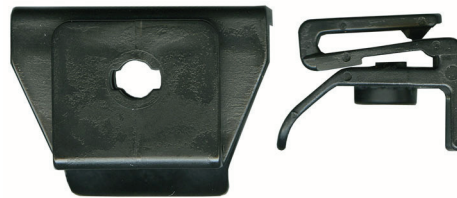

FA 4724 $3.95
Lexus/Toyota width 25mm
length 34mm use w/FA 4730