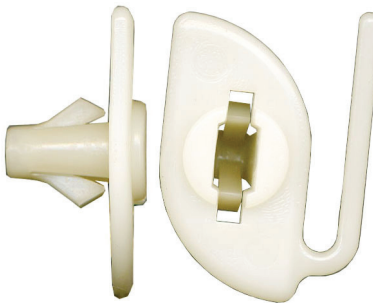

# Body Side Mould Clips

FA 487 \$0.75  
Push in Type

FA 484 \$0.75  
Push in Type  
#4800 on top

FA 483 \$0.75  
Push in Type  
#108 on top

FA 481 \$1.25  
Push in Type

FA 3883 \$0.55  
23/32x1-5/16" Moulding