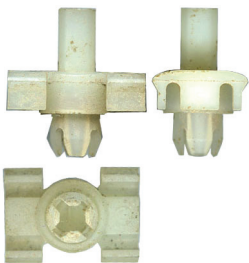

# Mould Clips- Drive Pin Type

FA 4188 \$1.60  
Decklid Mould Clip  
with pin 1970-71  
Cuda/Challenger

FA 272 \$0.60  
AM Motors  
Moulding Clip  
OEM# 4000729  
-Discontinued

FA 265 \$1.75  
Toyota Mold Clip  
OEM# 75518-91503

FA 268 \$0.85  
VW Rabbit, others  
431853139

FA 271 \$1.25  
Toyota Moulding Clip  
OEM# 7566291256

FA 4187 \$1.55  
Body side Mould  
Clip with pin 1966  
Satellite

FA 274 \$1.75  
Toyota Mold Clip  
OEM# 75756-21010

FA 275 \$0.80  
VW Rabbit, Scirocco  
Moulding Clip  
OEM# 803853139 A

FA 424 \$1.00 Body  
Side Mould Clips - Mer-  
cedes 123 - Disc  
1239900192

FA 286 \$0.50  
VW Dasher -Discontinued

FA 279 \$0.60  
VW, Audi, Simca  
Moulding Clip \*Red  
OEM#803853139C