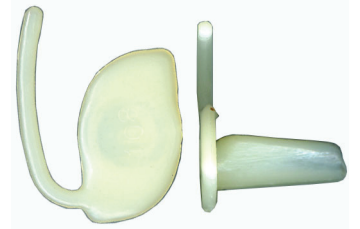

FA 486 \$1.50  
8-32 Thread End Clip  
- Disc OEM#7649377

# Body Side Mould Clips

FA 487 \$0.75  
Push in Type

FA 484 \$0.75  
Push in Type  
#4800 on top

FA 483 \$0.75  
Push in Type  
#108 on top

FA 481 \$1.25  
Push in Type

FA 3883 \$0.55  
23/32x1-5/16" Moulding