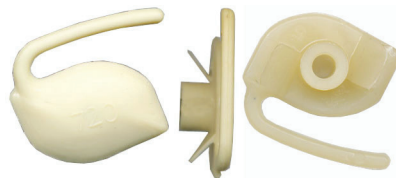

# Body Side Mould Clips

FA 487 \$0.75  
Push in Type

FA 484 \$0.75  
Push in Type  
#4800 on top

FA 483 \$0.75  
Push in Type  
#108 on top

FA 481 \$1.25  
Push in Type

FA 3883 \$0.55  
23/32x1-5/16" Moulding

FA 2142 \$0.85  
front Fender Mould Clip  
77/ Pontiac

FA 480 \$1.00  
Push in Type

Top view

FA 489 \$0.75  
Moulding End Clip  
Milky color

Top view

FA 489-2 \$0.75  
Moulding End Clip  
Clear color with  
hole in top