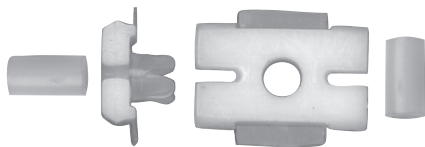

# Mould Clips- Drive Pin Type

FA 4188 \$1.60  
Decklid Mould Clip  
with pin 1970-71  
Cuda/Challenger

FA 272 \$0.60  
AM Motors  
Moulding Clip  
OEM# 4000729  
-Discontinued

FA 265 \$1.75  
Toyota Mold Clip  
OEM# 75518-91503